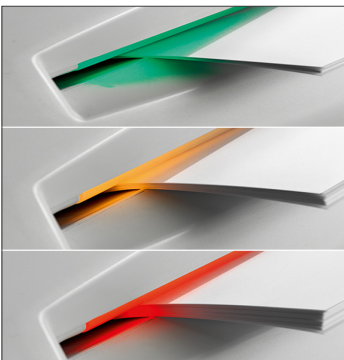

intimus 60 CP4

Medium-Volume Paper Shredders

A Synthesis of Technology, Performance and Design

The **intimus** 60 CP4 is a low/medium volume crosscut paper shredder that produces highly secure Level P-4 waste particles. Its small size, quiet operation and generous sheet feed capacity (up to 15 sheets) make it the ideal choice for use in executive suites, small/medium departments and small/medium offices.

In addition to paper the 60 CP4 also shreds credit cards, ID badges, & optical media (CDs/DVDs).

- Commercial grade shredder with small footprint and attractive styling
- Low noise - Ideal for any office or department
- Intelligent i-control switch with auto start/stop and illuminated indicators for bin full, door open and paper jam
- Auto Reverse for easy clearing of paper jams
- Dual feed openings for paper and other media
- Separate collection bins keep paper and other media segregated to aid in recycling
- Sealed dust-free durable wooden cabinet
- Mounted on casters for easy relocation

Dynamic Load Sensor and indicator to ensure paper is fed at the optimal rate

Intelligent controls with illuminated status indicators

Separate feed slots for credit cards, ID badges and optical media

Separate collection chambers keep paper and non-paper waste segregated