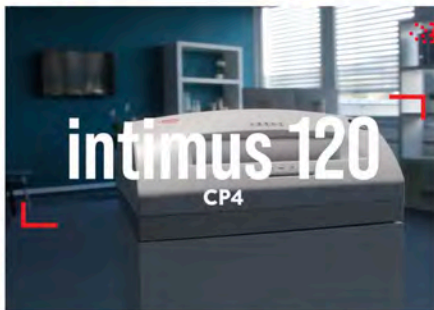

View Our Product Videos

If a picture is worth a thousand words, then our video library is priceless. We've worked hard to make our product overview videos the best in the industry. They are full of valuable information and visual demonstrations of how our equipment works. Please scan the QR code to visit our YouTube Channel to see the videos below and many more.