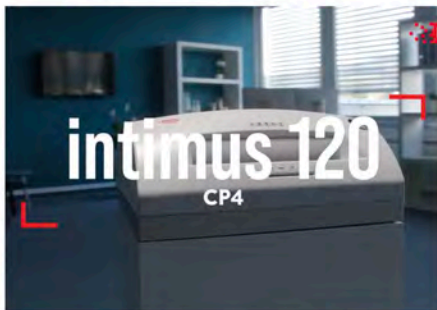

View Our Product Videos

If a picture is worth a thousand words, then our video library is priceless. We've worked hard to make our product overview videos the best in the industry. They are full of valuable information and visual demonstrations of how our equipment works. Please scan the QR code to visit our YouTube Channel to see the videos below and many more.