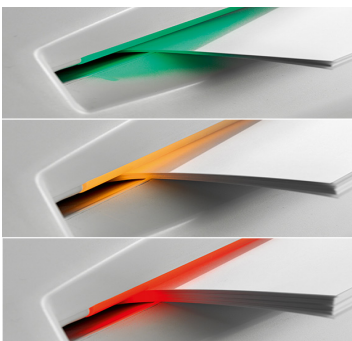

Packed with performance and convenience features

Dynamic Load Sensor and visual indicator to ensure proper paper feed rate is maintained.