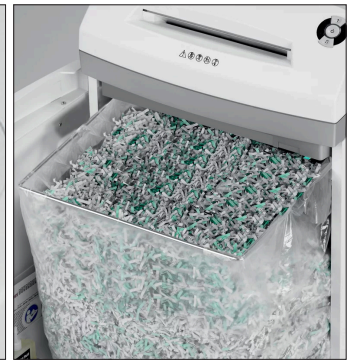

## Low / Medium Volume Paper Shredders

**intimus** 60 Series Shredders are low/medium volume paper shredders that produce highly secure crosscut waste particles in either Level P-4 or Level P-7 sizes. They feature a small footprint, quiet operation and generous sheet feed capacity (up to 15 sheets) making them the ideal choice for use in executive suites, small/medium departments and small/medium offices.

The Model 60 CP4 also shreds credit cards, ID badges, & optical media (CDs/DVDs).

- Commercial grade shredder with small footprint and attractive styling
- Low noise - Ideal for any office or department
- Auto Reverse for easy clearing of paper jams
- Intelligent i-control switch with auto start/stop and illuminated indicators for bin full, door open and paper jam
- Sealed dust-free durable wooden cabinet
- Mounted on casters for easy relocation

*Dynamic Load Sensor / indicator to ensure paper is fed at the optimal rate*

*Intelligent controls with illuminated status indicators*

*Collection bag slides out of cabinet for easy removal and replacement*