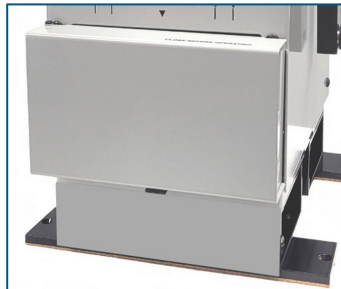

The Intimus Hybrid Crusher is a dual operation device functioning as either an automatic powered crusher **or** manual hand crank device. Powered operation begins automatically when a drive is placed in the chamber and the door is closed. Drives are destroyed in 20 seconds or less. If power is not available, manual operation is done via a simple hand crank mounted to the side of the unit. This allows for use even in the event of loss of power or in areas where reliable power is not available such as field deployment environments. The same level of destruction is achieved regardless whether powered or manual operation is employed.

Options & Accessories: All options shown available on both crusher models. Other options available. consult website.

SSD Module - Transfers force from anvil to a series sharp spikes which puncture data bearing chips.

Rear Output Slide - ejects destroyed drives from the destruction chamber to increase throughput.

Screw Mounting Kit - heavy-duty brackets securely fasten crusher to table, workbench, or portable cart.

Field Deployment Case - rugged, custom fitted foam insert protects crusher from damage during transport.