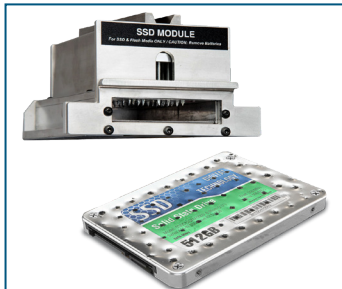

Intimus NSA Evaluated and Listed Crushers for the Physical Destruction of Desktop and Laptop HDDs

Intimus NSA Listed Hard Drive Crushers employ a hardened steel, v-shaped anvil to apply massive deflection forces to hard drives, bending, breaking and destroying disk chassis and platters.

The Intimus Hybrid Crusher is a dual operation device functioning as either an automatic powered crusher **or** manual hand crank device. Powered operation begins automatically when a drive is placed in the chamber and the door is closed. Drives are destroyed in 20 seconds or less. If power is not available, manual operation is done via a simple hand crank mounted to the side of the unit. This allows for use even in the event of loss of power or in areas where reliable power is not available such as field deployment environments. The same level of destruction is achieved regardless whether powered or manual operation is employed.

Options & Accessories: All options shown available on both crusher models. Other options available. consult website.

SSD Module - Transfers force from anvil to a series sharp spikes which puncture data bearing chips.

Rear Output Slide - ejects destroyed drives from the destruction chamber to increase throughput.

Screw Mounting Kit - heavy-duty brackets securely fasten crusher to table, workbench, or portable cart.

Field Deployment Case - rugged, custom fitted foam insert protects crusher from damage during transport.